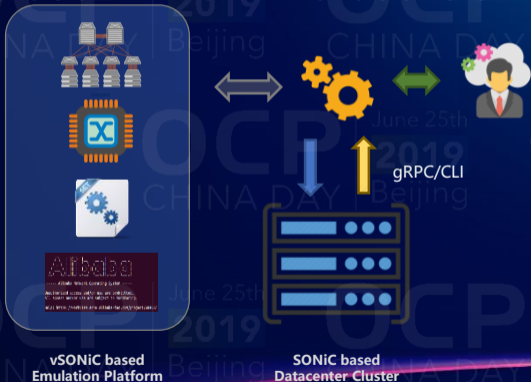

Evolution of Alibaba Network Infrastructure

Network Infrastructure at Alibaba

Switch based device

- SONiC
- High density single chip switch
- Hyper scale

Server based device

- Hardware offload SW
- SmartNIC/Programmable ASIC
- Hyper flexibility & performance

SONiC Adoption in Production

Alibaba joined SONiC community in 2017

Active participation and contributions

- TACACS
- VLAN Trunk
- SONiC Telemetry
- SWSS Warm Reboot
- SysDB and routing performance optimization

Operation Driven Innovations on SONiC

- Unified gRPC Northbound Interface
- Structured API based Configuration
- Event-based Control State Monitoring
- Emulation based Operation Model
- Customized protocol for graceful operation