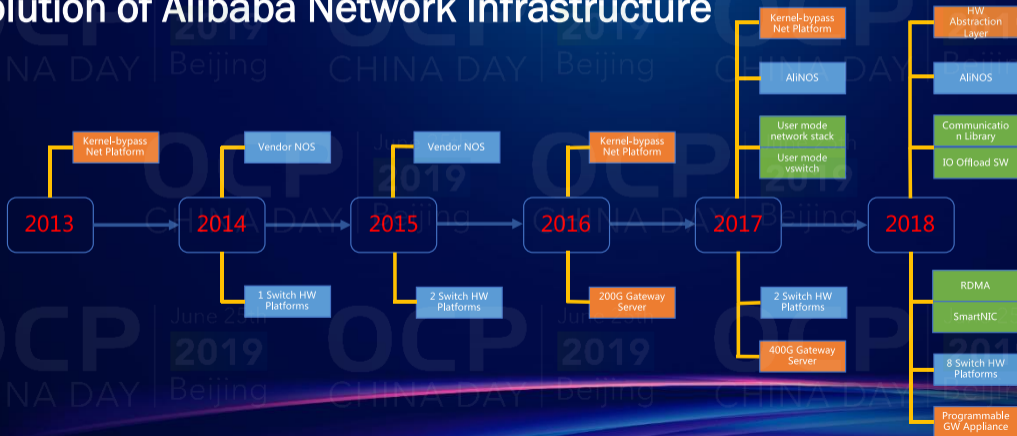

inspur

OCP

CHINA DAY

June 25th
2019
Beijing

Innovations of the Network Infrastructure at Alibaba

Yongfeng Liu | Staff Engineer @ Alibaba
25th June, 2019

Alibaba Network Infrastructure Highlights

阿里的网络遍及全球

- IDC分布在亚洲、美洲、欧洲、大洋洲
- 高带宽、低延时的网络连接
- 为全球用户提供可靠、高性能的服务

Hyper scale data center network

- Scale-out architecture supporting 100,000 server ports cluster
- Massive 25G/100G deployment
- Low latency network with RDMA technology
- Enable next generation high performance compute and storage architecture

Network Automation

- Fine-grained, network-wide telemetry
- Full control of network software stack
- Machine learning algorithm-driven

Global network orchestration

- Software-defined WAN and DCI traffic engineering
- Performance and cost-aware edge network orchestration

Evolution of Alibaba Network Infrastructure

Network Infrastructure at Alibaba

Switch based device

- SONiC
- High density single chip switch
- Hyper scale

Server based device

- Hardware offload SW
- SmartNIC/Programmable ASIC
- Hyper flexibility & performance